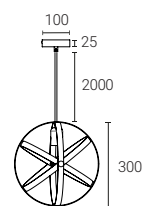

Globe Decorative Cage

Specification	Compliance
(bulb not included)	

- Decorative globe shaped cage pendant in matt black finish.
- Fully adjustable 1.5m fabric cable.
- Suitable for use with E27 bulbs.
- Perfect for use in kitchen areas and living spaces.

SKU Code	Description
4L1/7011	Cage Pendant - Matt Black Less Lamp