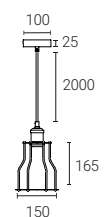

Bell Decorative Cage

Specification	Compliance
(bulb not included)	

- Decorative bell shaped cage pendant in matt black finish.
- Fully adjustable 1.5m fabric cable.
- Suitable for use with E27 bulbs.
- Perfect for use in kitchen areas and living spaces.

SKU Code	Description
4L1/7012	Cage Pendant - Matt Black Less Lamp