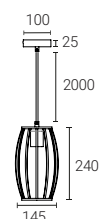

Pear Decorative Cage

Specification	Compliance
(bulb not included)	

- Decorative pear shaped cage pendant in matt black finish.
- Fully adjustable 1.5m fabric cable.
- Suitable for use with E27 bulbs.
- Perfect for use in kitchen areas and living spaces.

SKU Code	Description
4L1/7010	Cage Pendant - Matt Black Less Lamp