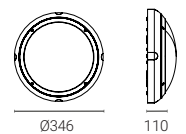

Circular Bulkhead Light LED

Features	Compliance	Specification
IP65	CE UK CA	⏚ Ra 80

- IP65 polycarbonate LED luminaire for external applications.
- Four conduit entry points.
- LED lifespan L70 56,000 hours.

SKU Code	Description	Wattage	Lumens Delivered	CCT
4L2/3301	Circular Bulkhead LED	17W	1070	4000K