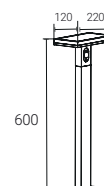

IP54

Ra 80

- Modern die-cast solar powered aluminium LED bollard suitable for domestic applications.
- Graphite textured powder coat paint finish provides enhanced durability.
- PIR motion sensor modes:
- **Mode 1:** 15% output after sunset, motion detected 100% output, no motion 15% for 20 hours..
- **Mode 2:** Motion detected 100% output, no motion off.
- LED lifespan L70 36,000 hours.

SKU Code	Description	Lumens Delivered	CCT
4L2/6005	Solar Bollard LED	230	4000K