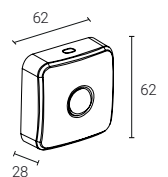

Smart Motion Sensor PIR

Features	Compliance

- Battery operated.
- PIR sensing technology to detect motion.
- Communicates directly with ALL WiZ Connected luminaires.
- Compatible with the complete 4lite WiZ Connected range.
- PIR activation range 3 metres.

SKU Code	Description
4L1/8036	WiFi Smart Sensor