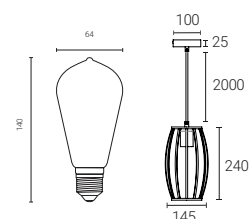

Pear Cage Pendant with Amber ST64 Filament LED Smart Bulb

Features	Compliance	Specification

- Stylish cage with tuneable and dimmable filament amber ST64 bulb.
- Supplied with ST64 LED amber coated filament bulb and suspension accessory.
- 1.5m adjustable cable length allowing for a varied installation height.
- Control your lights wirelessly and remotely with the WiZ App.
- Can be controlled via the WiZ App and voice controlled smart devices: Hey Google, Alexa, Siri, Samsung SmartThings.
- LED bulb 6.5W - equivalent to 50W, rated lifetime 15,000 hours.

SKU Code	Description	Wattage	LED Output	CCT
4L1/7014	Pear Cage Pendant - Matt Black inc. E27 ST64 Filament Bulb - Amber	6.5W	720	2,000K-4,500K