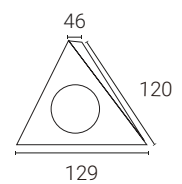

Undercabinet Triangular LED

Features	Compliance	Specification
AC LED	CE UK CA	IP20 Ra 80

- Low profile mains surface mounted triangular cabinet light kit.
- AC LED ensures fast and easy installation without the need for a driver.
- Pre-wired with 1.5 metres mains cable.
- LED lifespan L70 54,000 hours.

SKU Code	Description	Wattage	Lumens Delivered	CCT
4L1/1210/3	Triangular Undercabinet - Satin Chrome	2W	102	3000K
4L1/1210/4	Triangular Undercabinet - Satin Chrome	2W	112	4000K