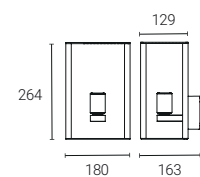

Modern E27 Exterior Wall Light

Compliance	Specification
	IP44

- Ultra modern exterior wall light
- Die-cast aluminium construction with tempered glass enclosure.
- Textured powder coated anthracite finish.

SKU Code	Description	Wattage
4L2/6101	Modern E27 Exterior Wall Light	Max 40W