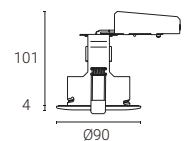

IP20 Fire Rated Downlight GU10

Features	Compliance	Specification	Installation
			76mm

- Compact Fire Rated downlight for shallow ceiling voids.
- Twistlock lamp retaining ring for ease of lamp replacement.
- Protective sheathing spring clips for ease of installation and ceiling protection.
- Suitable for standard GU10 halogen or LED lamps.

SKU Code	Description	Wattage
4L1/2203	Chrome GU10	Upto 50W
4L1/2204	Matt White GU10	Upto 50W
4L1/2205	Satin Chrome GU10	Upto 50W