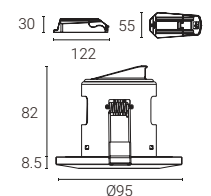

• Integral switch allows user the choice of 3000K, 4000K and 6000K colour temperature options

• Low profile design allows installation into reduced height ceiling voids

Fire Rated Downlight LED CCT Selectable

Features	Compliance	Specification	Installation
			73mm

- LED dimmable fire-rated downlight for domestic applications.
- Supplied with matt white, chrome and satin chrome bezels as standard.
- Integral switch allows user to change colour temperature between 3000K, 4000K and 6000K.
- Integral driver with push-fit loop-in, loop-out terminals for ease and speed of installation.
- LED lifespan L70 40,000 hours.

SKU Code	Description	Wattage	Lumens Delivered	CCT
4L1/2001	CCT Selectable Downlight LED	9W	717	3000K
			770	4000K
			651	6000K