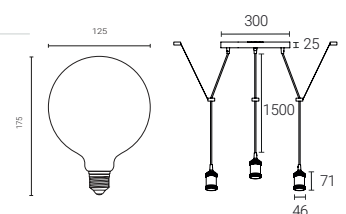

3-way Plate Pendant Blackened Silver with Amber G125 Filament LED Smart Bulbs

Features	Compliance	Specification

- Decorative vintage industrial style design 3-way plate pendant.
- Supplied with 3 x G125 LED amber coated filament bulbs and suspension accessory.
- 1.5m adjustable cable length allowing for a varied installation height.
- Control your lights wirelessly and remotely with the WiZ App.
- Can be controlled via the WiZ App and voice controlled smart devices: Hey Google, Alexa, Siri, Samsung SmartThings.
- LED bulb 6.5W - equivalent to 54W, rated lifetime 15,000 hours.

SKU Code	Description	Wattage	Lumens Delivered	CCT
4L1/7016	3 Circle Pendant - Blackened Silver inc. 3 x E27 G125 Filament Bulbs - Amber	3 x 6.5W	3 x 725	2,000K-4,500K