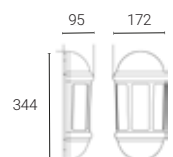

• 4L2/3402

g Distance: Max 8±2m
/in 5-10 seconds Max 5-8 minutes
0 Lux - 2000 Lux

Decorative Lantern E27

Compliance

Specification

4L2/3405 only

- Lantern with a modern aesthetic and resistant to corrosion.
- IP44 ingress protection rating allows a multitude of installation options.
- Textured polycarbonate finish and tinted lens.
- PIR option for convenience and security, manual override option incorporated.

SKU Code	Description	Wattage
4L2/3402	Decorative Lantern E27	42W
4L2/3403	Decorative Lantern E27 PIR	42W