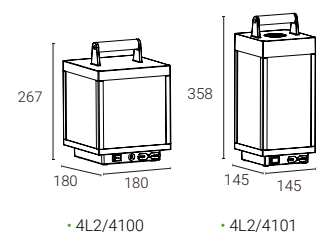

• 4L2/4101

Portable Lanterns LED

Features	Compliance	Specification
4L2/4101 only 		4L2/4100 only

- Modern die-cast aluminium LED lanterns suitable for domestic applications.
- Battery powered and charged using USB 2.0 meaning no installation is required, is maintenance free and is completely portable.
- Wireless integrated speaker allows audio playback using bluetooth connectivity between lantern and smart device (4L2/4101 only).
- Multi-level touch switch allows end user option of different light dimming options. (4L2/4100 only).
- L70 36,000 hours average lifetime.

SKU Code	Description	Wattage	LED Output	CCT
4L2/4100	Portable Lantern LED	5W	318	4000K
4L2/4101	Portable Lantern LED	6W		

• 4L2/4100