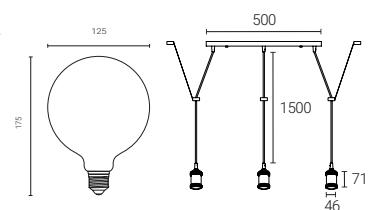

3-way Bar Pendant Blackened Silver with Amber G125 Filament LED Smart Bulbs

Features	Compliance	Specification

- Decorative vintage industrial style design 3-way bar pendant.
- Supplied with 3 x G125 LED amber coated filament bulbs and suspension accessory.
- 1.5m adjustable cable length allowing for a varied installation height.
- Control your lights wirelessly and remotely with the WiZ App.
- Can be controlled via the WiZ App and voice controlled smart devices: Hey Google, Alexa, Siri, Samsung SmartThings.
- LED bulb 6.5W - equivalent to 54W, rated lifetime 15,000 hours.

SKU Code	Description	Wattage	Lumens Delivered	CCT
4L1/7017	3 Bar Pendant - Blackened Silver inc. 3 x E27 G125 Filament Bulbs - Amber	3 x 6.5W	3 x 725	2,000K-4,500K