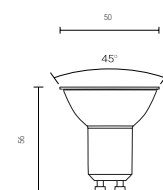

GU10 LED Smart Bulbs

Features	Compliance	Specification
  (4L1/8040 only)		

- Create a relaxing atmosphere with a warm, cosy white colour (4L1/8040) or millions of colours (4L1/8041).
- Control your lights wirelessly and remotely with the WiZ App.
- Can be controlled via the WiZ App and voice controlled smart devices: Hey Google, Alexa, Siri, Samsung SmartThings.
- LED bulb 5.5W - equivalent to 50W, rated lifetime 25,000 hours.

SKU Code	Description	Wattage	Lumens Delivered	CCT
4L1/8040	GU10 Colours & Tunable White Wi-Fi	5.5W	350	2,200K - 6,500K + RGB
4L1/8041	GU10 WW Smart Bulb Wi-Fi	5.5W	350	2,700K

• 4L1/8040 + 4L1/8041