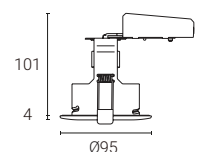

| SKU Code | Description | Wattage |
|----------|-------------------|----------|
| 4L1/2206 | Chrome GU10 | Upto 50W |
| 4L1/2207 | Matt White GU10 | Upto 50W |
| 4L1/2208 | Satin Chrome GU10 | Upto 50W |