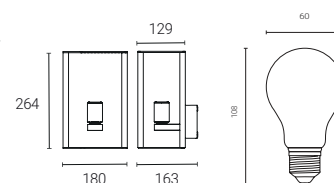

Smart Outdoor LED Modern Exterior Wall Light

Features	Compliance	Specification

- Contemporary box style exterior wall light.
- Die cast aluminium construction with tempered glass enclosure.
- Textured powder coated anthracite finish.
- Supplied with Smart A60 LED filament bulb tuneable white and dimmable.
- Control your lights wirelessly and remotely with the WiZ app.
- Can be controlled via the WiZ App and voice controlled smart devices: Hey Google, Alexa, Siri, Samsung SmartThings.
- LED bulb 6.5W - equivalent to 50W, rated lifetime 15,000 hours.

SKU Code	Description	Wattage	LED Output
4L2/6102	Modern E27 Exterior Wall Light inc. E27 A60 Filament Bulb - Amber	6.5W	720