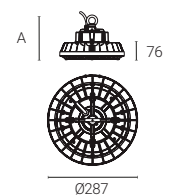

UFO LED

Features	Compliance	Specification
IP65		

- Low profile UFO LED high bay suitable for industrial, commercial and retail applications.
- IP65 ingress protection allows for a range of installation options.
- Die-cast powder coated body and heatsink provides excellent thermal performance and enhances LED performance.
- 1-10V dimmable as standard.
- LED lifespan L80 50,000 hours.

SKU Code	Description	Wattage	Lumens Delivered	CCT	A
4L3/1203	UFO LED	100W	12062	4000K	176
4L3/1204	UFO LED	150W	17913	4000K	186
4L3/1205	UFO LED	200W	24120	4000K	198