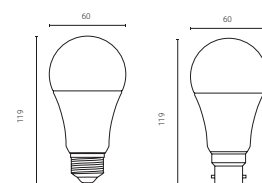

| SKU Code | Description | Wattage | Lumens Delivered | CCT |
|----------|--------------------|---------|------------------|-------|
| 4L1/8000 | A60 E27 Smart Bulb | 9W | 806 | 2700K |
| 4L1/8001 | A60 B22 Smart Bulb | 9W | 806 | 2700K |