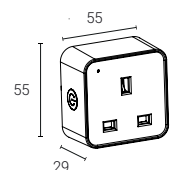

Smart Plug

Features	Compliance

- Smart plug can be controlled from your phone or by using voice activation.
- Works with most electrical appliances.
- Vacation mode.
- Works with - Hey Google, Amazon Alexa, Siri, Samsung Smart Things and IFTTT.
- Schedules and events management.
- Energy saving.

SKU Code	Description
4L1/8035	Wi-Fi Smart Plug