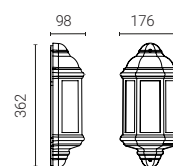

• 4L2/3400

Sensing Distance: Max 8±2m
Time: 30 seconds - 40 seconds
LUX: <10 Lux

Decorative Half Lantern E27

Compliance

Specification

- Half lantern with a modern aesthetic and resistant to corrosion.
- IP44 ingress protection rating allows a multitude of installation options.
- Textured polycarbonate finish and tinted lens.
- PIR option for convenience and security, manual override option incorporated.

SKU Code	Description	Wattage
4L2/3400	Decorative Half Lantern E27	42W
4L2/3401	Decorative Half Lantern E27 PIR	42W