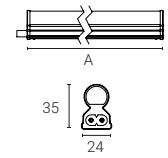

| SKU Code | Description | Wattage | Lumens Delivered | CCT | A |
|------------|-------------------------|---------|------------------|-------|--------|
| 4L1/1000/3 | LED Linklight - 310mm | 4W | 376 | 3000K | 310mm |
| 4L1/1001/3 | LED Linklight - 570mm | 7W | 658 | 3000K | 570mm |
| 4L1/1002/3 | LED Linklight - 870mm | 9W | 884 | 3000K | 870mm |
| 4L1/1003/3 | LED Linklight - 1170mm | 14W | 1422 | 3000K | 1170mm |
| 4L1/1000/4 | LED Linklight - 310mm | 4W | 394 | 4000K | 310mm |
| 4L1/1001/4 | LED Linklight - 570mm | 7W | 702 | 4000K | 570mm |
| 4L1/1002/4 | LED Linklight - 870mm | 9W | 975 | 4000K | 870mm |
| 4L1/1003/4 | LED Linklight- - 1170mm | 14W | 1488 | 4000K | 1170mm |
| 4L1/1004 | Linklight lead - 300mm | | | | |