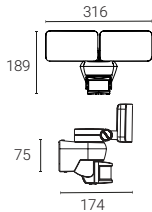

- Compact high brightness LED security light.
- Robust die-cast aluminium LED heat sink for optimal thermal performance with polycarbonate housing.
- Individually adjustable heads to illuminate desired location.
- Adjustable PIR direction point.
- PIR settings that can adjust the detection range, detection distance, time delay and ambient light levels.
- LED lifetime L70 15,000 hours.

SKU Code	Description	Wattage	Lumens Delivered	CCT
4L2/1100	Security Light LED	46W	3719	4000K