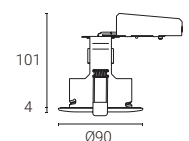

IP20 Fire Rated Downlight GU10

Features	Compliance	Specification	Installation
			76mm

- Compact Fire Rated downlight for shallow ceiling voids.
- Twistlock lamp retaining ring for ease of lamp replacement.
- Protective sheathing spring clips for ease of installation and ceiling protection.
- Suitable for standard GU10 halogen or LED lamps.

SKU Code	Description	Wattage
4L1/2203	Chrome GU10	Upto 50W
4L1/2204	Matt White GU10	Upto 50W
4L1/2205	Satin Chrome GU10	Upto 50W