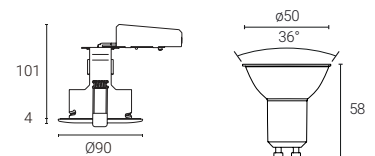

Smart LED Fire Rated Downlight IP20 GU10 Downlight

Features	Compliance	Specification	Installation
			76mm

- Compact IP20 fire rated downlight for shallow ceiling spaces.
- Twistlock bulb retaining ring for ease of bulb replacement.
- Rubber coated spring clips for ease of installation and ceiling protection.
- Supplied with smart GU10 LED bulb Wi-Fi & Bluetooth, tuneable white and dimmable.
- Control your lights wirelessly and remotely with the WIZ App.
- Can be controlled via the WIZ App and voice controlled smart devices: Hey Google, Alexa, Siri, Samsung SmartThings.
- LED bulb 4.9W - equivalent to 50W, rated lifetime 15,000 hours.

SKU Code	Description	Wattage	Lumens Delivered	CCT
4L1/2213	Chrome GU10	4.9W	345	2,700K - 6,500K
4L1/2214	Matt White GU10	4.9W	345	2,700K - 6,500K
4L1/2215	Satin Chrome GU10	4.9W	345	2,700K - 6,500K