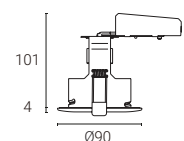

IP65 Fire Rated Downlight GU10

Features	Compliance	Specification	Installation
IP65			76mm

- Compact Fire Rated downlight for shallow ceiling voids.
- Twistlock lamp retaining ring for ease of lamp replacement.
- Protective sheathing spring clips for ease of installation and ceiling protection.
- Suitable for standard GU10 halogen or LED lamps.

SKU Code	Description	Wattage
4L1/2200	Matt White GU10	Upto 50W
4L1/2201	Chrome GU10	Upto 50W
4L1/2202	Satin Chrome GU10	Upto 50W