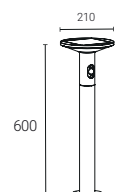

Circular Solar Bollard LED

Features	Compliance	Specification

IP54

- Modern die-cast solar powered aluminium LED bollard suitable for domestic applications.
- Graphite textured powder coat paint finish provides enhanced durability.
- PIR motion sensor modes:
- **Mode 1:** 11% output after sunset, motion detected 100% output, no motion 11% for 20 hours.
- **Mode 2:** Motion detected 100% output, no motion off.
- LED lifespan L70 36,000 hours.

SKU Code	Description	Lumens Delivered	CCT
4L2/6003	Solar Bollard LED	210	4000K