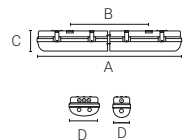

IP65 Non-Corrosive LED

Features	Compliance	Specification
IP65		

- Unique luminaire fixing clip design allows option of mounting onto BESA box.
- LED performance allows point-to-point replacement of existing fluorescent luminaires.
- Lockable heavy-duty stainless steel clips supplied as standard for added safety and security.
- LED lifespan L70 30,000 hours.

SKU Code	Description	Wattage	Lumens Delivered	CCT	A	B	C	D
4L3/1100	4 Foot Single NCF LED	20W	2088	4000K	1266mm	860mm	75mm	85mm
4L3/1101	5 Foot Single NCF LED	28W	3230	4000K	1566mm	960mm	75mm	85mm
4L3/1102	6 Foot Single NCF LED	35W	3823	4000K	1866mm	1030mm	80mm	85mm
4L3/1103	4 Foot Twin NCF LED	40W	4425	4000K	1266mm	860mm	75mm	118mm
4L3/1104	5 Foot Twin NCF LED	58W	6353	4000K	1566mm	960mm	75mm	118mm
4L3/1105	6 Foot Twin NCF LED	70W	7320	4000K	1866mm	1030mm	80mm	118mm

/10	Emergency Option
/11	Microwave Sensor Option
/12	Microwave Sensor Emergency Option