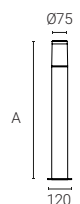

- Slim modern bollard with graphite paint finish.
- Die-cast aluminium construction with polycarbonate lens ensures maximum durability
- LED lifespan L80 50,000 hours.

| SKU Code | Description | Wattage | Lumens Delivered | CCT | A |
|----------|---------------|---------|------------------|-------|-------|
| 4L2/4000 | 700mm Bollard | 8W | 268 | 4000K | 700mm |
| 4L2/4001 | 900mm Bollard | 8W | 268 | 4000K | 900mm |