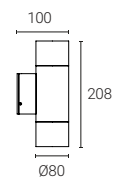

Bi-directional Wall GU10

Features	Compliance	Specification
IP54	CE UK CA	GU10

- Bi-directional wall light GU10 suitable for external applications.
- Textured paint finish and sleek design provide a modern architectural aesthetic.
- Die-cast aluminium construction ensures maximum durability.

SKU Code	Description	Wattage
4L2/2300	Bi-directional Wall GU10	Upto 2 x 50W