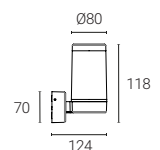

Die-cast Wall LED

Compliance	Specification
	IP54

- Slim modern wall light with graphite paint finish.
- Die-cast aluminium construction with polycarbonate lens ensures maximum durability.
- LED lifespan L80 50,000 hours.

SKU Code	Description	Wattage	Lumens Delivered	CCT
4L2/3000	Die-cast Wall LED	8W	268	4000K