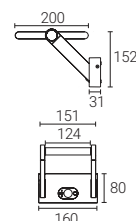

Solar Wall Light LED

Features	Compliance	Specification

- Modern die-cast solar powered aluminium LED wall light suitable for domestic applications.
- Graphite textured powder coat paint finish provides enhanced durability.
- Rotatable head design which can swing in $\pm 90^\circ$ allowing for a varied range of installation options.
- PIR motion sensor modes:
  Mode 1: 15% output after sunset, motion detected 100% output, no motion 15% output for 15 hours.
  Mode 2: Motion detected 100% light output, no motion off.
- LED lifespan L70 36,000 hours.

SKU Code	Description	Lumens Delivered	CCT
4L2/6000	Solar Wall Light LED	165	4000K