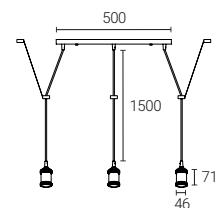

Decorative 3 Light Bar Ceiling Pendant

Specification	Compliance
(bulb not included)	

- Bar triple pendant in blackened silver or antique brass finish
- Fully adjustable 1.5m fabric cable.
- Suitable for use with E27 bulbs.
- Perfect for use in kitchen areas and living spaces.

SKU Code	Description
4L1/7007	3 Circle Pendant - Blackened Silver Less Lamp
4L1/7008	3 Circle Pendant - Antique Brass Less Lamp