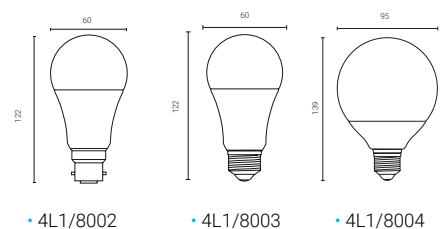

• 4L1/8002

• 4L1/8003

• 4L1/8004