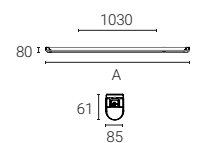

- High specification LED batten suitable for a range of applications.
- Steel body construction with powder coat finish and polycarbonate end caps.
- Opal diffuser design optimises performance and light distribution.
- LED lifespan L70 36,000 hours.

SKU Code	Description	Wattage	Lumens Delivered	CCT	A
4L3/2000	4 Ft Surface Linear LED	27W	2616	4000K	1246mm
4L3/2001	4 Ft Surface Linear LED	45W	4939	4000K	1246mm
4L3/2002	5 Ft Surface Linear LED	32W	3656	4000K	1547mm
4L3/2003	5 Ft Surface Linear LED	54W	6325	4000K	1547mm
4L3/2004	6 Ft Surface Linear LED	41W	4814	4000K	1847mm
4L3/2005	6 Ft Surface Linear LED	73W	8232	4000K	1847mm