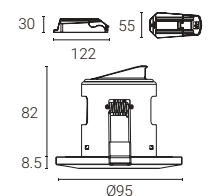

Fire Rated Downlight LED CCT Selectable

Features	Compliance	Specification	Installation
			73mm

- LED dimmable fire-rated downlight for domestic applications.
- Supplied with matt white, chrome and satin chrome bezels as standard.
- Integral switch allows user to change colour temperature between 3000K, 4000K and 6000K.
- Integral driver with push-fit loop-in, loop-out terminals for ease and speed of installation.
- LED lifespan L70 40,000 hours.

SKU Code	Description	Wattage	Lumens Delivered	CCT
4L1/2001	CCT Selectable Downlight LED	9W	717	3000K
			770	4000K
			651	6000K