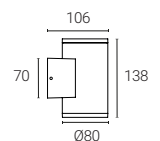

- Bi-directional wall light LED suitable for external applications.
- Graphite powder coat paint finish provide a excellent corrosion resistance.
- Die-cast aluminium construction ensures maximum durability.
- Internal reflector design creates optimum light distribution for enhanced performance.
- UGR19 rated providing optimum glare control.
- LED lifetime L80 50,000 hours.

SKU Code	Description	Wattage	Lumens Delivered	CCT
4L2/2301	Bi-directional Wall LED	2x6W	457	4000K