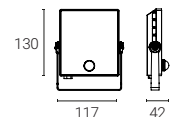

Die-cast Floodlight LED PIR

Features	Compliance	Specification
IP65	CE UK CA	Sensing Distance: 0m~8m Time: 5 ±20 seconds LUX: Day>30 Lux - Night<5 Lux

- Contemporary and slim architectural LED floodlight suitable for a range of applications.
- PIR offers convenience and security
- Textured diffuser design provides excellent light uniformity.
- Die-cast aluminium construction ensures durability and strength.
- LED lifetime L70 15,000 hours.

SKU Code	Description	Wattage	Lumens Delivered	CCT	A	B	C
4L2/1004	Die-cast Flood PIR	10W	885	4000K	110mm	100mm	41mm
4L2/1005	Die-cast Flood PIR	20W	1581	4000K	130mm	117mm	42mm
4L2/1006	Die-cast Flood PIR	30W	2475	4000K	170mm	145mm	50mm
4L2/1007	Die-cast Flood PIR	50W	3992	4000K	240mm	200mm	51mm