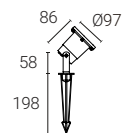

Spike Light GU10

Features	Compliance	Specification
IP65	CE UK CA	GU10

- Multi purpose garden spotlight supplied with wall mounting bracket and spike.
- Pre-wired with 2 metres of rubber insulated cable.
- Powder coated die-cast aluminium body ensures maximum product endurance.
- Suitable for GU10 LED lamps only.

SKU Code	Description	Wattage
4L2/2000	Spike Light GU10	Upto 5W