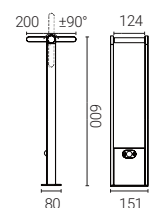

Sensing Distance: Max 10m
Time: 8 seconds - 8 minutes
LUX: 10 Lux - 70 Lux

Solar Bollard LED

Features	Compliance	Specification

IP54

- Modern die-cast solar powered aluminium LED bollard suitable for domestic applications.
- Graphite textured powder coat paint finish provides enhanced durability.
- Rotatable head design which can swing in $\pm 90^\circ$ allowing for a varied range of installation options.
- PIR motion sensor modes:
  Mode 1: 15% output after sunset, motion detected 100% output, no motion 15% output for 15 hours.
  Mode 2: Motion detected 100% light output, no motion off.
- LED lifespan L70 36,000 hours.

SKU Code	Description	Lumens Delivered	CCT
4L2/6001	Solar Bollard LED	165	4000K