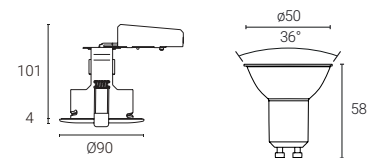

Smart LED Fire Rated Downlight IP20 GU10 Adjustable Downlight

Features	Compliance	Specification	Installation
			80mm

- Compact fire rated adjustable downlight for shallow ceiling spaces.
- Twistlock bulb retaining ring for ease of bulb replacement.
- Rubber coated spring clips for ease of installation and ceiling protection.
- Supplied with GU10 LED bulb Wi-Fi & Bluetooth, tuneable white and dimmable.
- Control your lights wirelessly and remotely with the WiZ App.
- Can be controlled via the WiZ App and voice controlled smart devices: Hey Google, Alexa, Siri, Samsung SmartThings.
- LED bulb 4.9W - equivalent to 50W, rated lifetime 15,000 hours.

SKU Code	Description	Wattage	Lumens Delivered	CCT
4L1/2216	Chrome GU10	4.9W	345	2,700K - 6,500K
4L1/2217	Matt White GU10	4.9W	345	2,700K - 6,500K
4L1/2218	Satin Chrome GU10	4.9W	345	2,700K - 6,500K