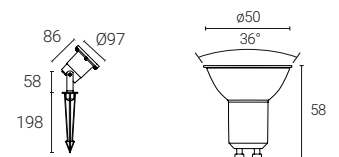

Smart Outdoor LED Spike Light

Features	Compliance	Specification
IP65		

- Multi-purpose smart LED garden spotlight supplied with wall mounting bracket and spike.
- Pre-wired with 2 metres of rubber insulated cable.
- Powder coated die-cast aluminium body ensures maximum product endurance.
- Supplied with Smart GU10 LED bulb Wi-Fi & Bluetooth, tuneable white and dimmable.
- Control your lights wirelessly and remotely with the WiZ App.
- Can be controlled via the WiZ App and voice controlled smart devices: Hey Google, Alexa, Siri, Samsung SmartThings.
- LED bulb 4.9W - equivalent to 50W, rated lifetime 15,000 hours.

SKU Code	Description	Wattage	Lumens Delivered	CCT
4L2/2010	Spike Light inc. GU10 Smart Bulb	4.9W	345	2,200K - 6500K & RGB