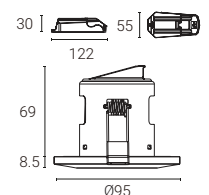

Fire Rated Downlight LED

Features	Compliance	Specification	Installation

- LED dimmable fire-rated downlight for domestic applications.
- Supplied with matt white bezel as standard.
- Integral driver with push-fit loop-in, loop-out terminals for ease and speed of installation.
- LED lifespan L70 40,000 hours.

SKU Code	Description	Wattage	Lumens Delivered	CCT
4L1/2000/3	Downlight LED	8.5W	653	3000K
4L1/2000/4	Downlight LED	8.5W	716	4000K
4L1/2002	Chrome Bezel			
4L1/2003	Satin Chrome Bezel			
4L1/2004	Black Bezel