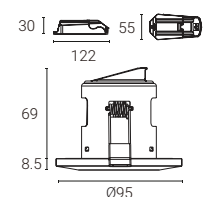

Fire Rated Downlight LED

Features	Compliance	Specification	Installation

- LED dimmable fire-rated downlight for domestic applications.
- Supplied with matt white bezel as standard.
- Integral driver with push-fit loop-in, loop-out terminals for ease and speed of installation.
- LED lifespan L70 40,000 hours.

SKU Code	Description	Wattage	Lumens Delivered	CCT
4L1/2000/3	Downlight LED	8.5W	653	3000K
4L1/2000/4	Downlight LED	8.5W	716	4000K
4L1/2002	Chrome Bezel			
4L1/2003	Satin Chrome Bezel			
4L1/2004	Black Bezel