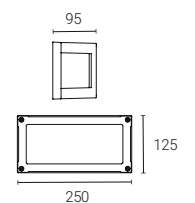

LED Surface Brick Light/Wall Light

Compliance	Specification

IP54

- Architectural low level surface brick light/wall light.
- Toughened frosted glass with die-cast aluminium housing
- Graphite textured powder coat paint finish.
- LED lifespan L70 30,000 hours.

SKU Code	Description	Wattage	Lumens Delivered	CCT
4L2/6100	Surface Brick Light/Wall Light	7W	302	4000K