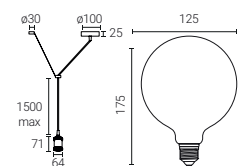

• Supplied with Smart Wi-Fi G125 LED filament bulb

• 4L1/7004

Single Pendant Blackened Silver with Amber G125 Filament LED Smart Bulb

Features	Compliance	Specification
- Decorative vintage pendant design with tuneable and dimmable G125 filament bulb. - Supplied with G125 LED amber coated filament bulb and suspension accessory. 1.5m adjustable cable length allowing for a varied installation height. - Control your lights wirelessly and remotely with the WIZ App. - Can be controlled via the WIZ App and voice controlled smart devices: Hey Google, Alexa, Siri, Samsung SmartThings. - LED bulb 6.5W - equivalent to 54W, rated lifetime 15,000 hours		

SKU Code	Description	Wattage	LED Output
4L1/7004	Vintage Pendant - Blackened Silver inc. E27 G125 Filament Bulb - Amber	6.5W	725