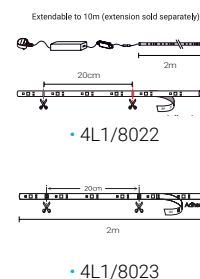

| SKU Code | Description | Wattage | Lumens Delivered | CCT |
|----------|----------------------------|---------|------------------|---------------|
| 4L1/8022 | 2m Strip Light | 30W | 2000 | 2,700K-6,500K |
| 4L1/8023 | 2m Strip Light - Extension | N/A | N/A | 2,700K-6,500K |