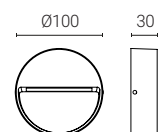

IP54

- Slim surface mounted low level light suitable for domestic and commercial applications.
- Die-cast aluminium construction with graphite paint finish.
- LED lifespan L70 36,000 hours.

SKU Code	Description	Wattage	Lumens Delivered	CCT
4L2/3100	Surface Low Level LED	5W	128	4000K