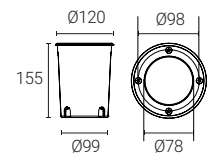

Inground LED

Features	Compliance	Specification
IP67	CE UK CA	⊥ Ra 80

- Slim design inground LED suitable for residential and commercial applications.
- Allen key screws provided as standard for security.
- Brushed stainless steel bezel ensures maximum durability.
- LED reflector and internal housing design creates a low glare light distribution.
- LED lifespan L70 36,000 hours.

SKU Code	Description	Wattage	Lumens Delivered	CCT
4L2/2100	Inground LED	6W	229	4000K