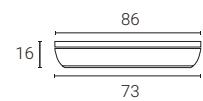

Undercabinet Circular LED

Features	Compliance	Specification
		IP20

- Low profile mains surface mounted circular cabinet light.
- AC LED ensures fast and easy installation without the need for a driver.
- Pre-wired with 1.5 metres mains cable.
- LED lifespan L70 54,000 hours.

SKU Code	Description	Wattage	Lumens Delivered	CCT
4L1/1200	Circular Undercabinet - White	2W	132	4000K
4L1/1201	Circular Undercabinet - Silver	2W	132	4000K