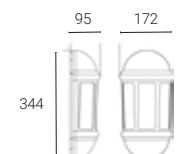

Decorative Lantern LED

Compliance	Specification

IP44

4L2/3405 only

- LED lantern with a modern aesthetic and resistant to corrosion.
- IP44 ingress protection rating allows a multitude of installation options.
- Textured polycarbonate finish and tinted lens.
- PIR option for convenience and security, manual override option incorporated.
- LED lifespan L70 36,000 hours.

SKU Code	Description	Wattage	Lumens Delivered	CCT
4L2/3404	Decorative Lantern LED	7W	330	4000K
4L2/3405	Decorative Lantern LED PIR	7.5W	330	4000K