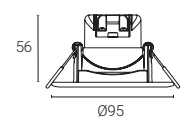

IP65 Downlight LED

Features	Compliance	Specification	Installation
IP65	CE UK CA	□ 60° Ra 80	⚙️ 68mm-78mm

- Compact polycarbonate IP65 LED downlight allows for a range of installation applications.
- Low profile design integral driver with loop-in, loop-out terminals for ease and speed of installation.
- Option of chrome and satin chrome bezel accessories.
- LED lifespan L70 25,000 hours.

SKU Code	Description	Wattage	Lumens Delivered	CCT
4L1/2102/3	Downlight LED	5W	389	3000K
4L1/2102/4	Downlight LED	5W	399	4000K
4L1/2100	Chrome Bezel			
4L1/2101	Satin Chrome Bezel			
4L1/2103	Black Bezel