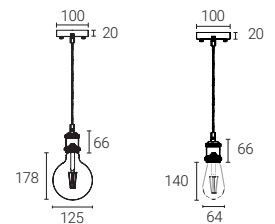

Filament Pendant LED

Features

Compliance

Specification

- Decorative vintage pendant design suitable for residential, hotel or restaurant applications.
- Supplied with either G125 or ST64 LED amber coated filament lamp and suspension accessory (A60 filament lamp available as accessory).
- LED lifespan L70 15,000 hours.
- 1.0m adjustable cable length allowing for a varied installation height.
- Triac dimmable as standard.

SKU Code	Description	Wattage	Lumens Delivered	CCT
4L1/7200	G125 Filament Pendant - Blackened Silver	7.5W	690	2500K
4L1/ 7201	G125 Filament Pendant - Antique Brass	7.5W	690	2500K
4L1/ 7202	ST64 Filament Pendant - Blackened Silver	7.5W	645	2500K
4L1/ 7203	ST64 Filament Pendant - Antique Brass	7.5W	645	2500K