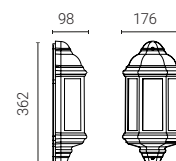

Decorative Half Lantern LED

Compliance **Specification**

IP44

4L2/3407 only

- LED half lantern with a modern aesthetic and resistant to corrosion.
- IP44 ingress protection rating allows a multitude of installation options.
- Textured polycarbonate finish and tinted lens.
- PIR option for convenience and security, manual override option incorporated.
- LED lifespan L70 36,000 hours.

SKU Code	Description	Wattage	Lumens Delivered	CCT
4L2/3406	Decorative Half Lantern LED	7W	317	4000K
4L2/3407	Decorative Half Lantern LED PIR	7.5W	317	4000K