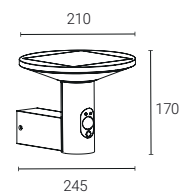

Circular Solar Wall Light LED

Features	Compliance	Specification

IP54

Ra 80

- Modern die-cast solar powered aluminium LED wall light suitable for domestic applications.
- Graphite textured powder coat paint finish provides enhanced durability.
- PIR motion sensor modes:
- **Mode 1:** 11% output after sunset, motion detected 100% output, no motion 11% for 20 hours.
- **Mode 2:** Motion detected 100% output, no motion off.
- LED lifespan L70 36,000 hours.

SKU Code	Description	Lumens Delivered	CCT
4L2/6002	Solar Wall Light LED	210	4000K