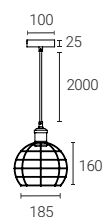

Decorative Bird Cage

Specification	Compliance
(bulb not included)	

- Decorative bird cage pendant in matt black finish.
- Fully adjustable 1.5m fabric cable.
- Suitable for use with E27 bulbs.
- Perfect for use in kitchen areas and living spaces.

SKU Code	Description
4L1/7013	Cage Pendant - Matt Black Less Lamp