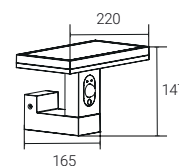

Rectangular Solar Wall Light LED

Features	Compliance	Specification

IP54

Ra 80

- Modern die-cast solar powered aluminium LED wall light suitable for domestic applications.
- Graphite textured powder coat paint finish provides enhanced durability.
- PIR motion sensor modes:
- **Mode 1:** 15% output after sunset, motion detected 100% output, no motion 15% for 20 hours..
- **Mode 2:** Motion detected 100% output, no motion off.
- LED lifespan L70 36,000 hours.

SKU Code	Description	Lumens Delivered	CCT
4L2/6004	Solar Wall Light LED	230	4000K