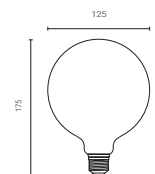

G125 Filament LED Smart Bulbs

Features

Compliance

Specification

- Vintage lighting meets smart technology.
- Tuneable and dimmable filament bulbs in E27 Edison screw.
- Control your lights wirelessly and remotely with the WiZ App.
- Can be controlled via the WiZ App and voice controlled smart devices: Hey Google, Alexa, Siri, Samsung SmartThings.
- LED bulb 6.5W - equivalent to 54W, rated lifetime 15,000 hours.

SKU Code	Description	Wattage	Lumens Delivered	CCT
4L1/8018	G125 Filament Bulb Amber E27	6.5W	725	2,000K-4,500K
4L1/8019	G125 Filament Bulb Smoky E27	6.5W	400	2,000K-5,000K