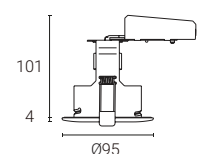

Fire Rated Adjustable Downlight GU10

Features	Compliance	Specification	Installation
			80mm

- Compact Fire Rated adjustable downlight for shallow ceiling voids.
- Twistlock lamp retaining ring for ease of lamp replacement.
- Protective sheathing spring clips for ease of installation and ceiling protection.
- Suitable for standard GU10 halogen or LED lamps.

SKU Code	Description	Wattage
4L1/2206	Chrome GU10	Upto 50W
4L1/2207	Matt White GU10	Upto 50W
4L1/2208	Satin Chrome GU10	Upto 50W