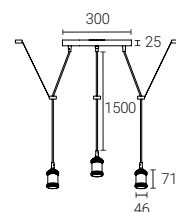

Decorative 3 Light Ceiling Pendant

Specification	Compliance
(bulb not included)	

- Decorative circular triple pendant in blackened silver or antique brass finish.
- Fully adjustable 1.5m fabric cable allowing for a varied installation height.
- Suitable for use with E27 bulbs.
- Perfect for use in kitchen areas and living spaces.

SKU Code	Description
4L1/7005	3 Circle Pendant - Blackened Silver Less Lamp
4L1/7006	3 Circle Pendant - Antique Brass Less Lamp