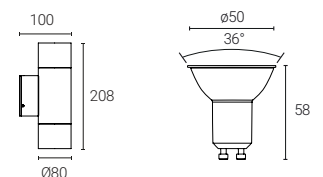

Smart Outdoor LED Up and Down Wall Light

Features	Compliance	Specification
IP54		

- Elegant bi-directional wall light GU10, suitable for external applications.
- Textured paint finish and sleek design provide a modern architectural aesthetic.
- Die-cast aluminium construction ensures maximum durability.
- Supplied with 2x Smart GU10 LED bulbs Wi-Fi & Bluetooth, tuneable white and dimmable.
- Control your lights wirelessly and remotely with the WiZ App.
- Can be controlled via the WiZ App and voice controlled smart devices: Hey Google, Alexa, Siri, Samsung SmartThings.
- LED bulb 4.9W - equivalent to 50W, rated lifetime 15,000 hours.

SKU Code	Description	Wattage	Lumens Delivered	CCT
4L2/2305	Bi-directional Wall inc. GU10 Smart Bulb	4.9W	345	2,200K - 6500K & RGB