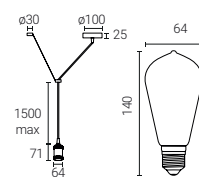

Single Pendant Blackened Silver with Amber ST64 Filament LED Smart Bulb

Features	Compliance	Specification

- Decorative vintage pendant design with tuneable and dimmable filament ST64 bulb.
- Supplied with ST64 LED amber coated filament bulb and suspension accessory.
- 1.5m adjustable cable length allowing for a varied installation height.
- Control your lights wirelessly and remotely with the WIZ App.
- Can be controlled via the WIZ App and voice controlled smart devices: Hey Google, Alexa, Siri, Samsung SmartThings.
- LED bulb 6.5W - equivalent to 50W, rated lifetime 15,000 hours.

SKU Code	Description	Wattage	LED Output
4L1/7003	Vintage Pendant - Blackened Silver inc. E27 ST64 Filament Bulb - Amber	6.5W	720