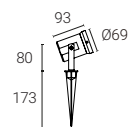

Spike Light LED

Features	Compliance	Specification
IP65	CE UK CA	⏏ Ra 80

- Multi purpose LED garden spotlight supplied with wall mounting bracket and spike.
- Pre-wired with 2 metres of rubber insulated cable.
- Powder coated die-cast aluminium body ensures maximum product endurance.
- LED lifespan L80 50,000 hours.

SKU Code	Description	Wattage	Lumens Delivered	CCT
4L2/2001	Spike Light LED	5W	225	4000K