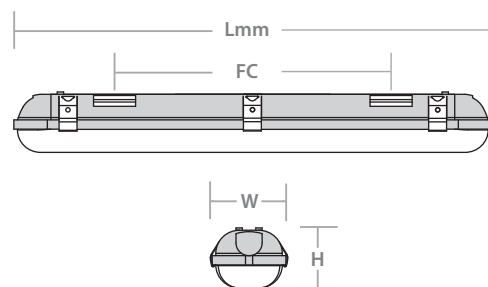

Specification

Material:	Body & Diffuser: Polycarbonate Retaining Clips: Stainless Steel
Colour Temperature:	4000K
Colour Finish:	Yellow
CRI:	Ra>80
LED Lifetime:	L80B50 30,000 Hrs
IP Rating:	IP65
IK Rating:	IK07
Working Temperature:	-25°C to 40°C (Emergency version 0°C to 40°C)
Emergency Battery Type:	LiFePO4
Power Factor:	>0.9
Electrical Class:	Class I
Guarantee:	3 Years

Dimensions

Product Code	Dimensions	Fixing Centres FC
WGS220Y / WGS220Y-E	L: 664mm x W: 103mm x D: 78mm	400mm
WGS420Y / WGS420Y-E	L: 1262mm x W: 72mm x D: 78mm	900mm
WGS525Y / WGS525Y-E	L: 1562mm x W: 72mm x D: 78mm	1200mm
WGS550Y / WGS550Y-E	L: 1562mm x W: 103mm x D: 78mm	1200mm