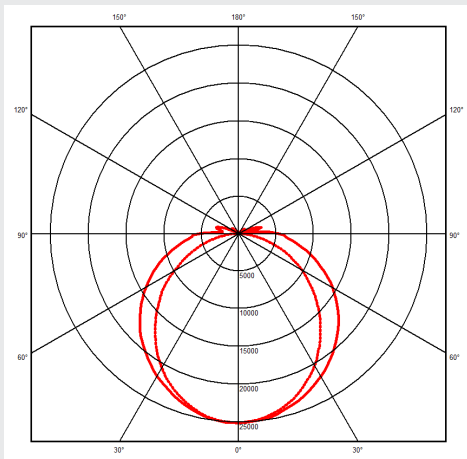

Light Distribution Curve

www.redarrowelectrical.co.uk

ENERGY
Red Arrow
WGS

A
B
C
D
E
F
G

F

20-50
kWh/1000h

2021 No. 1095