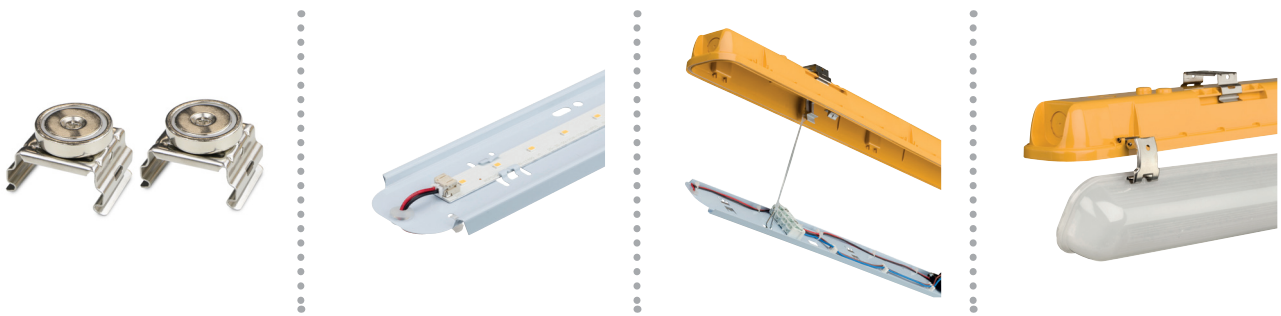

Product Code	Description	Length	Wattage	Lumen Output	Emergency Lumen Output	Efficacy	Weight	Barcodes
WGS220Y	Weatherguard Site	600mm	20W	2000 lm	-	100 lm/W	0.78	5055807621199
WGS220Y-E	Weatherguard Site with 3Hr Emergency	600mm	20W	2000 lm	180 lm	100 lm/W	1.08	5055807621205
WGS420Y	Weatherguard Site	1200mm	20W	2000 lm	-	100 lm/W	1.16	5055807621366
WGS420Y-E	Weatherguard Site with 3Hr Emergency	1200mm	20W	2000 lm	180 lm	100 lm/W	1.51	5055807621373
WGS525Y	Weatherguard Site	1500mm	25W	2500 lm	-	100 lm/W	1.4	5055807621212
WGS525Y-E	Weatherguard Site with 3Hr Emergency	1500mm	25W	2500 lm	225 lm	100 lm/W	1.77	5055807621229
WGS550Y	Weatherguard Site	1500mm	50W	5000 lm	-	100 lm/W	1.9	5055807621236
WGS550Y-E	Weatherguard Site with 3Hr Emergency	1500mm	50W	5000 lm	450 lm	100 lm/W	2.21	5055807621243
WG-MAGKIT	Weatherguard Magnetic Kit (Set of 2)	-	-	-	-	-	-	5055807626545

Maximum Fittings Per Circuit

Automatic Circuit Breaker Type:	B6	B10	B13	B16	B20	C10	C13	C16	C20
Rated Current:	6A	10A	13A	16A	20A	10A	13A	16A	20A
Cable (mm):	1.5	1.5	1.5	1.5	2.5	1.5	1.5	1.5	2.5
WGS220Y/-E & WGS420Y/-E:	14	56	56	56	98	56	56	56	98
WGS525Y/-E:	10	42	42	42	77	42	42	42	77
WGS550Y/-E:	12	22	22	22	37	22	22	22	37